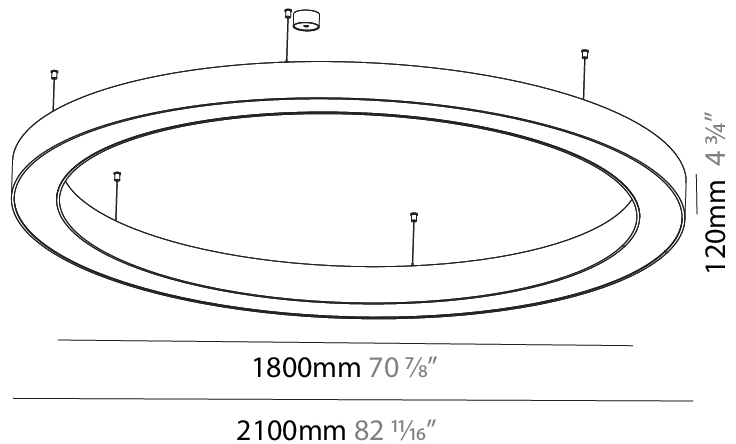

GENERAL

Series: Glorious
Subseries: Glorious
Brand: Prolicht
Division: Architectural
Mounting Type: Suspension
Mounting Location: Ceiling
Subcategory: Ambient

PHYSICAL

Shape: Round
Diameter (mm): 2100
Diameter (in): 82 11/16
Height (mm): 120
Height (in): 4 3/4
Max. Overall Height (mm): 2120
Max. Overall Height (in): 83 7/16
Light Distribution: Direct / Indirect
Weight (kg): 26.817
Weight (lbs): 59.12
Diffuser: PMMA - Opal
Fixture Finish: SSR / BKV / CWI / CRY / HAB / LAG / UFT / ITA / RUA / RUR / MIC / FTG / MYG / TWT / LOD / PUS / FRO / FUP / KIA / POP / BLS / SPG / MEY / GOH / GUM / CHC / COM / ABZ / JAG / OBR / MOS / ROR
Fixture Material: Aluminum

ELECTRICAL

Lamp Type: LED (Zhaga Standard)
Input Wattage (W): 165
Total Output Wattage (W): 132 / 105.6 (3500K)
Dimming: Non-Dimming / Phase Dimming (120Vac only) / 0-10V Dimming
Driver Included: Yes
Driver Location: Integrated
Driver Type: Constant Current - 120 / 277Vac
Driver Class: Class 2
Input Voltage (V): 120 - 277
Constant Current (mA): 350 / 700/600 (3500K)

LED

Color Temperature (°K): 3000 / 3500 / 4000
Max. Delivered Lumen (lm): 9690 / 10035 / 10240 Direct / 7670 / 7938 / 8100 Indirect
CRI: >80 CRI
Efficiency (%): 70
Lamp Life (hrs): 50000

OPTICAL

RATINGS AND CERTIFICATIONS

Certified By: Certified for North American Standards
IP rating: IP20